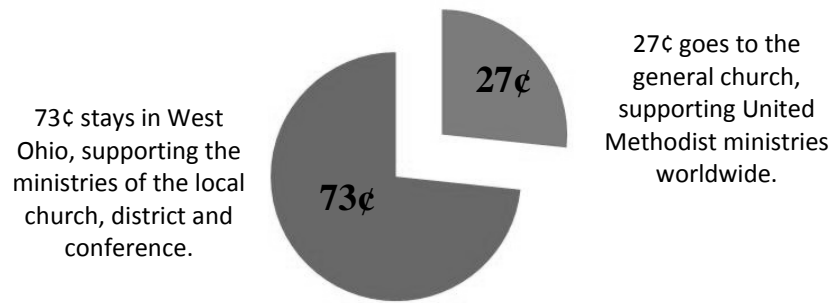

## Where Does Your Apportionment \$1.00 Go?

Apportioned funds enable United Methodists to do together what no church, district or annual conference could do alone.

(continued from other side)

Pastor Risler shares the following story of two Ohio University students attending Central who are now pursuing a call to ministry:

**Ian Strickland** is an OU student who was attracted to Central Avenue and began attending church regularly. At a church "Talent Share," Ian sang one of the songs he wrote. I noticed his ease and engaging presence in front of people. At some point, Ian approached me and said that he was discerning a call to the ministry as a vocation. I prodded Ian about his interests and sense of call and started to see Ian's gifts. I began informally mentoring Ian; he was hungry to discuss theology and understand the inner workings of the church. I asked him to give the announcements and then began giving him more

and more opportunities. Ian applied for and was accepted as a 2008 Ministry Intern for the West Ohio Conference.

**Dave Lyell** served as a leader in our youth programs. He came into college knowing he would be an engineer and work for the family business. I knew at some point that Dave was wrestling with a call to the ministry. When the intern opportunity became available, I suggested that Dave consider applying. Dave also served as a West Ohio intern this past summer, and came out of the internship solid in his call to clergy as a vocation.